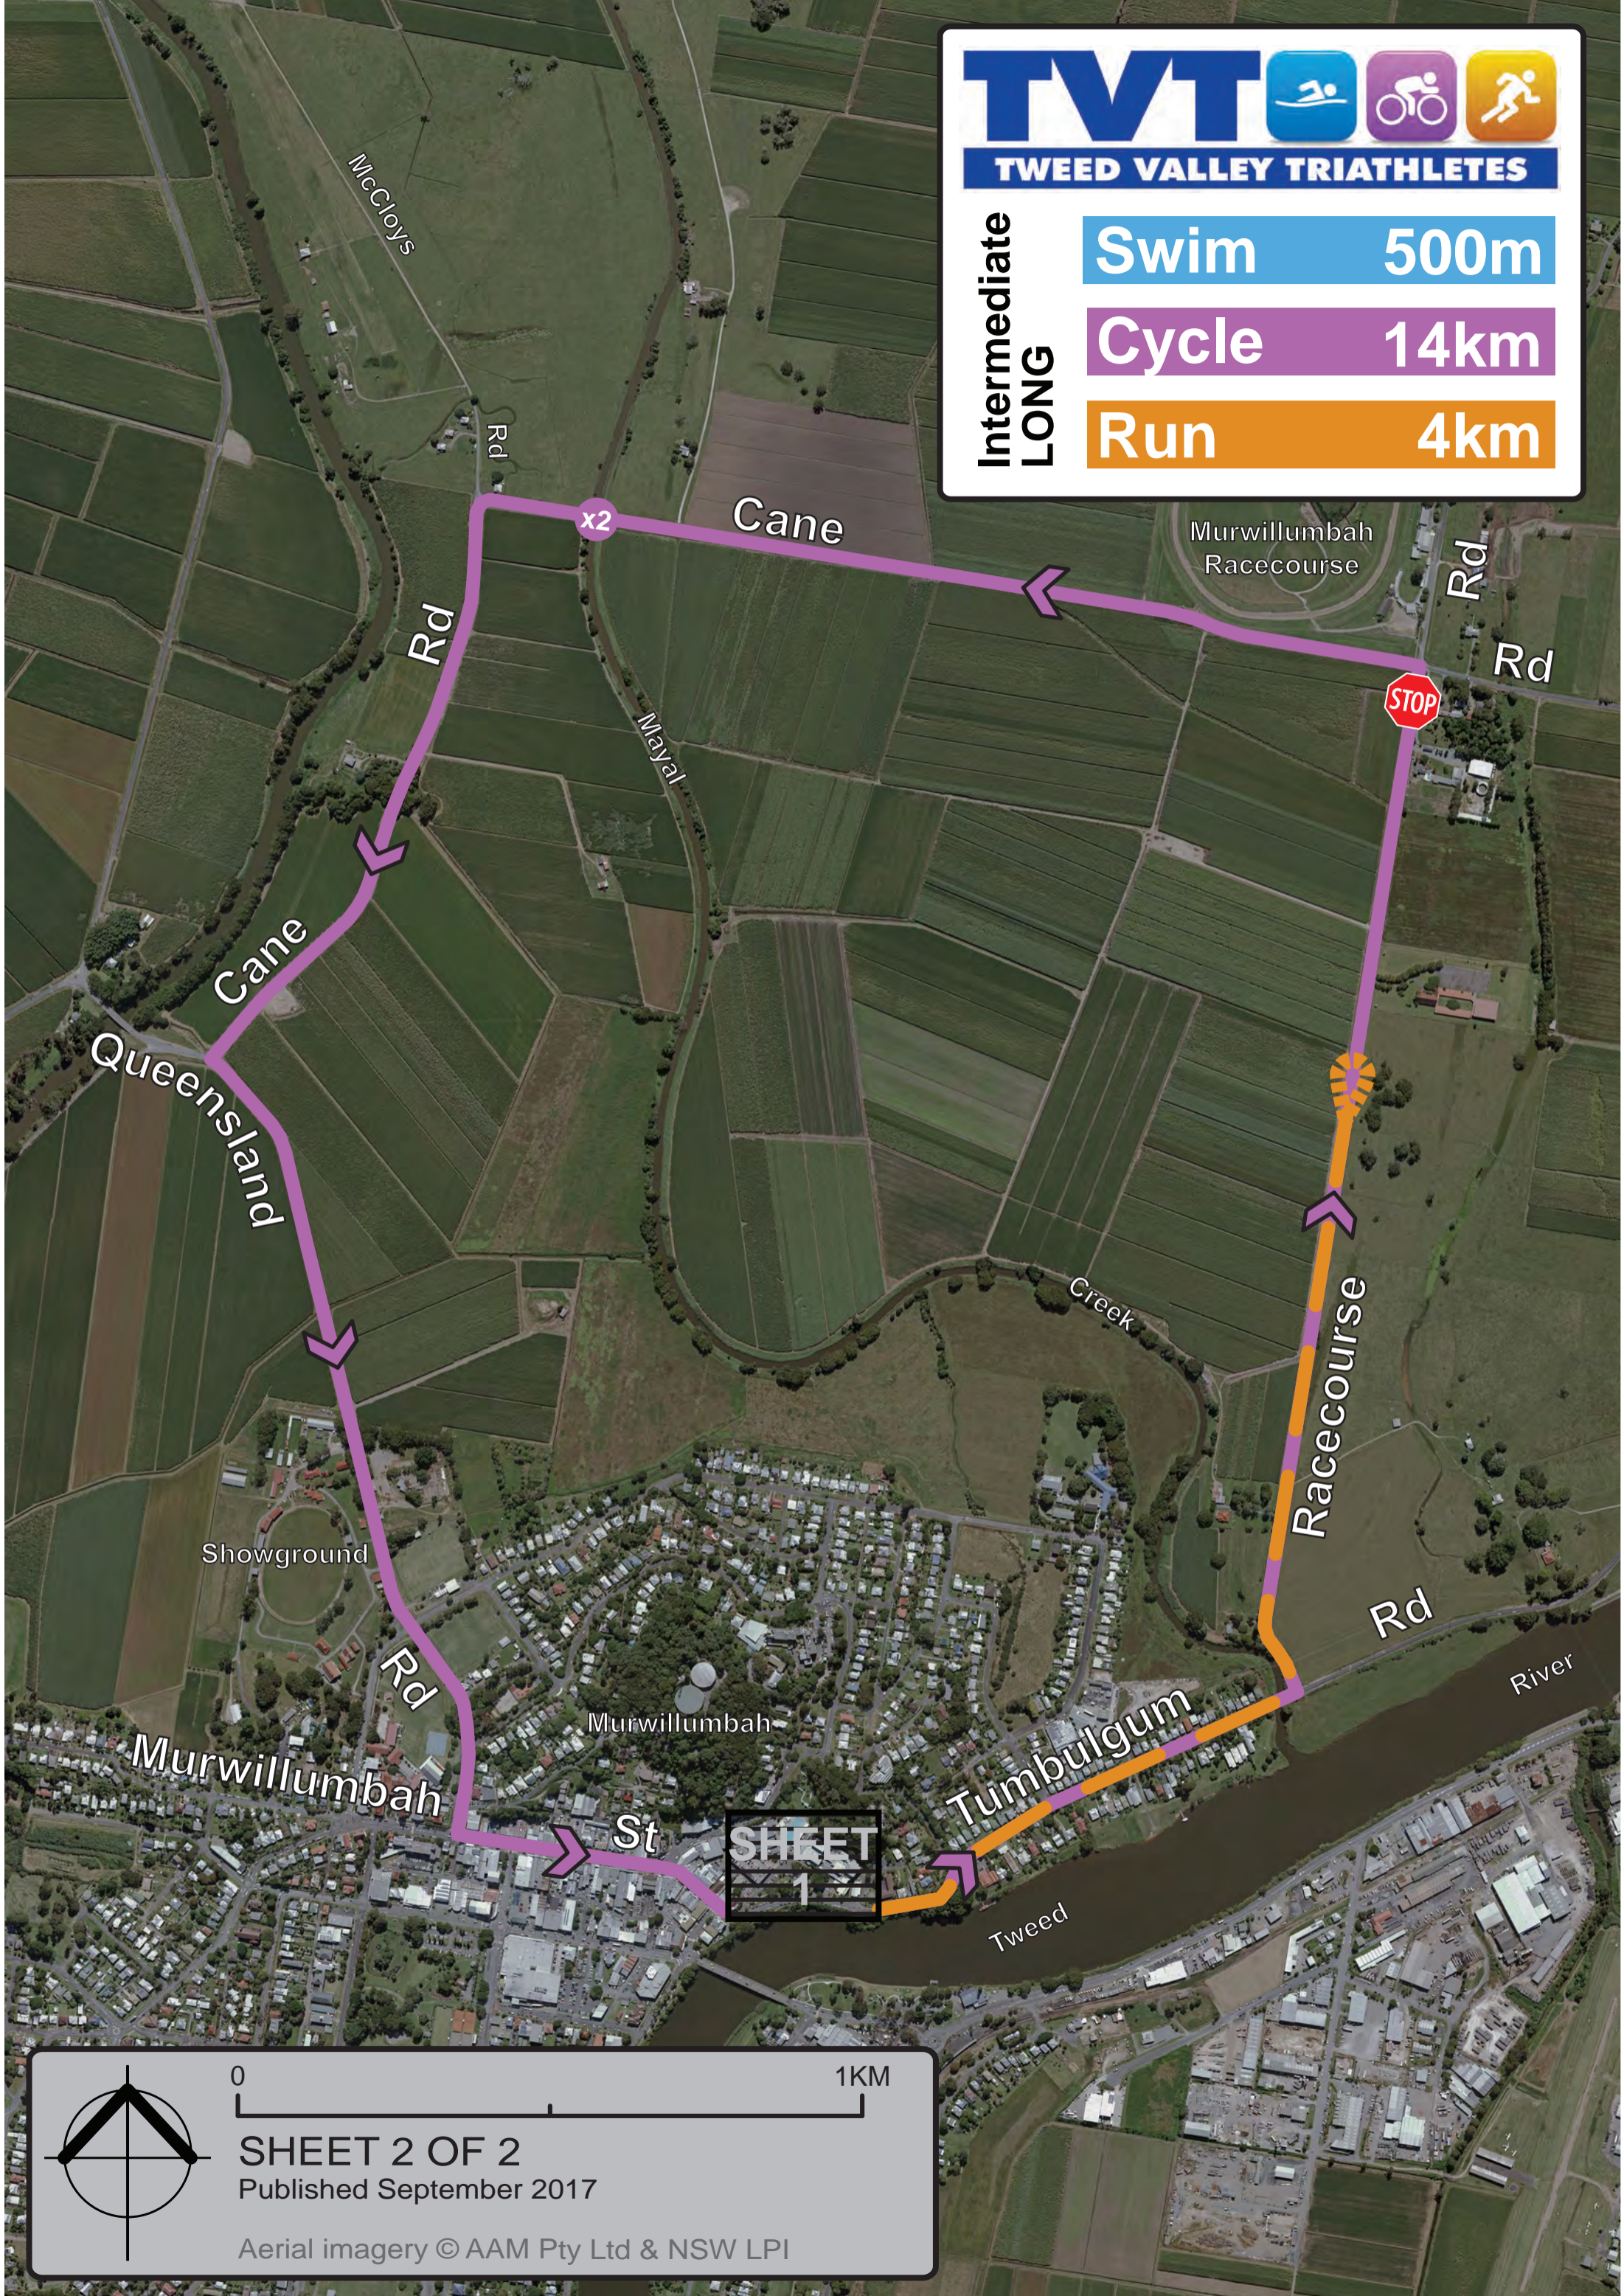

SHEET 2 OF 2
Published September 2017

Aerial imagery © AAM Pty Ltd & NSW LPI