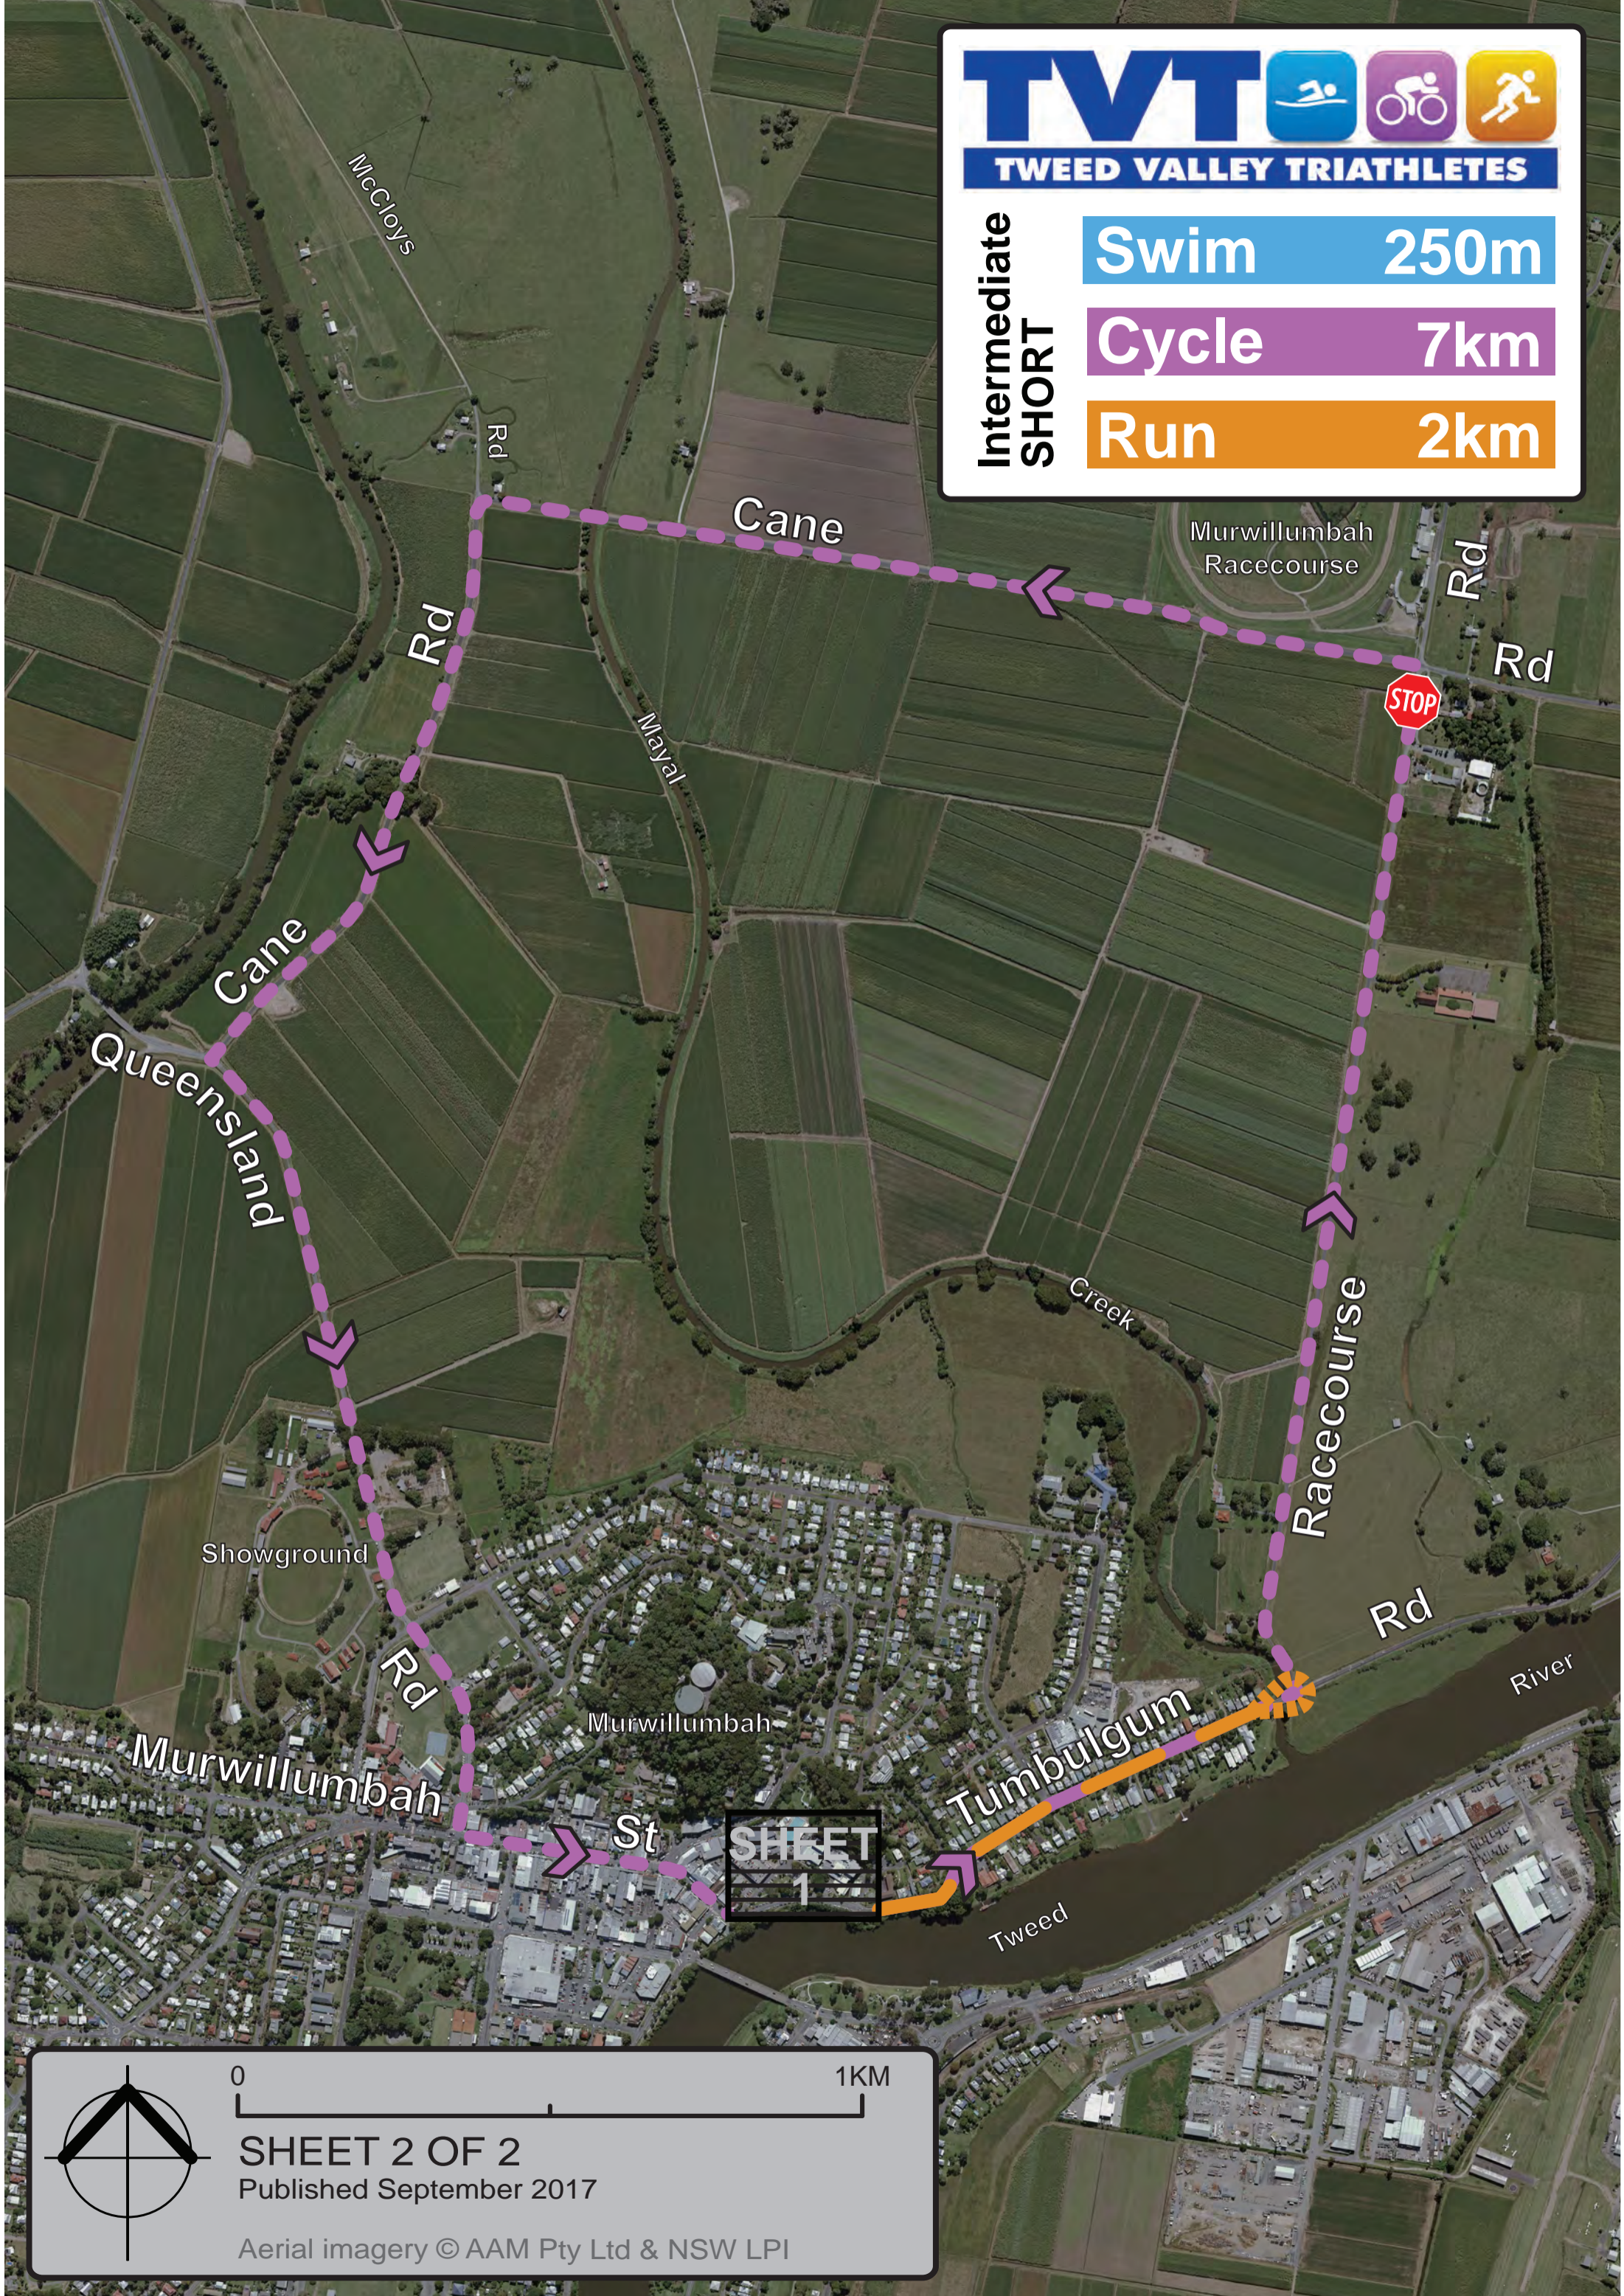

Run 2km

SHEET 1

0 1KM

SHEET 2 OF 2
Published September 2017

Aerial imagery © AAM Pty Ltd & NSW LPI