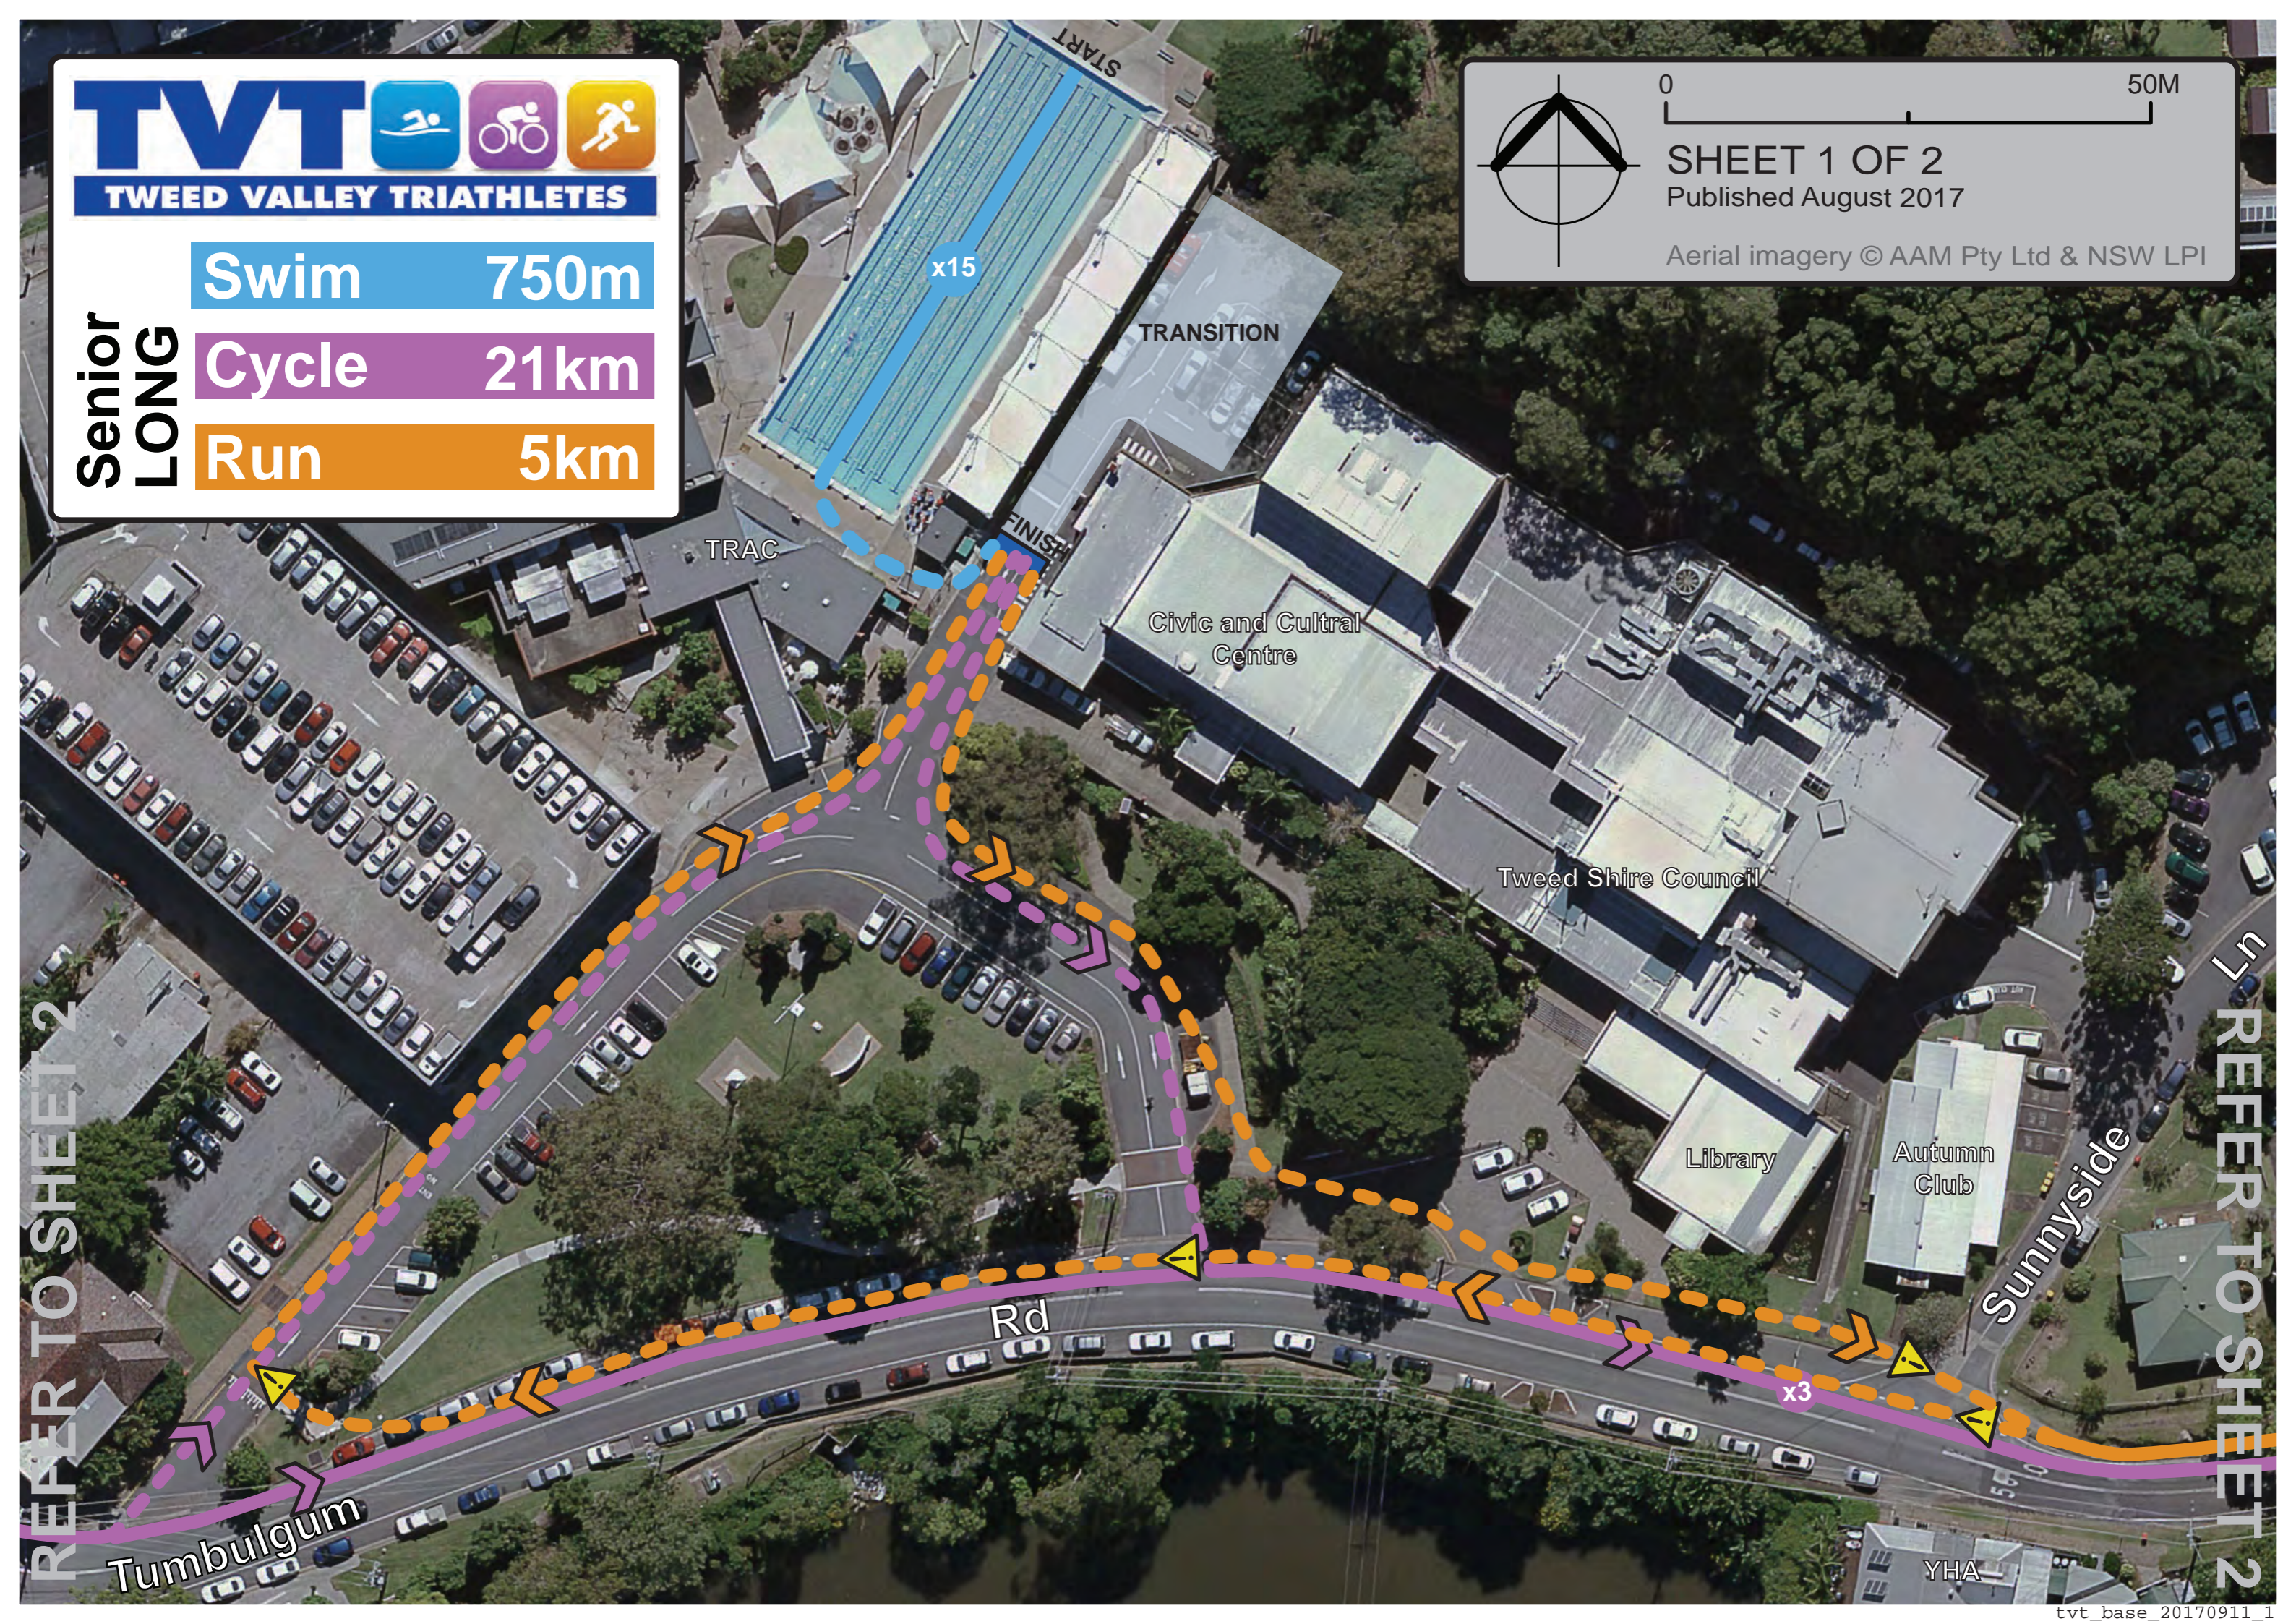

**Senior
LONG**

Swim 750m

Cycle 21km

Run 5km

0 50M

SHEET 1 OF 2
 Published August 2017

Aerial imagery © AAM Pty Ltd & NSW LPI

REFER TO SHEET 2

REFER TO SHEET 2

TWEED VALLEY TRIATHLETES

Senior
LONG

Swim 750m

Cycle 21km

Run 5km

SHEET 2 OF 2
Published September 2017

Aerial imagery © AAM Pty Ltd & NSW LPI