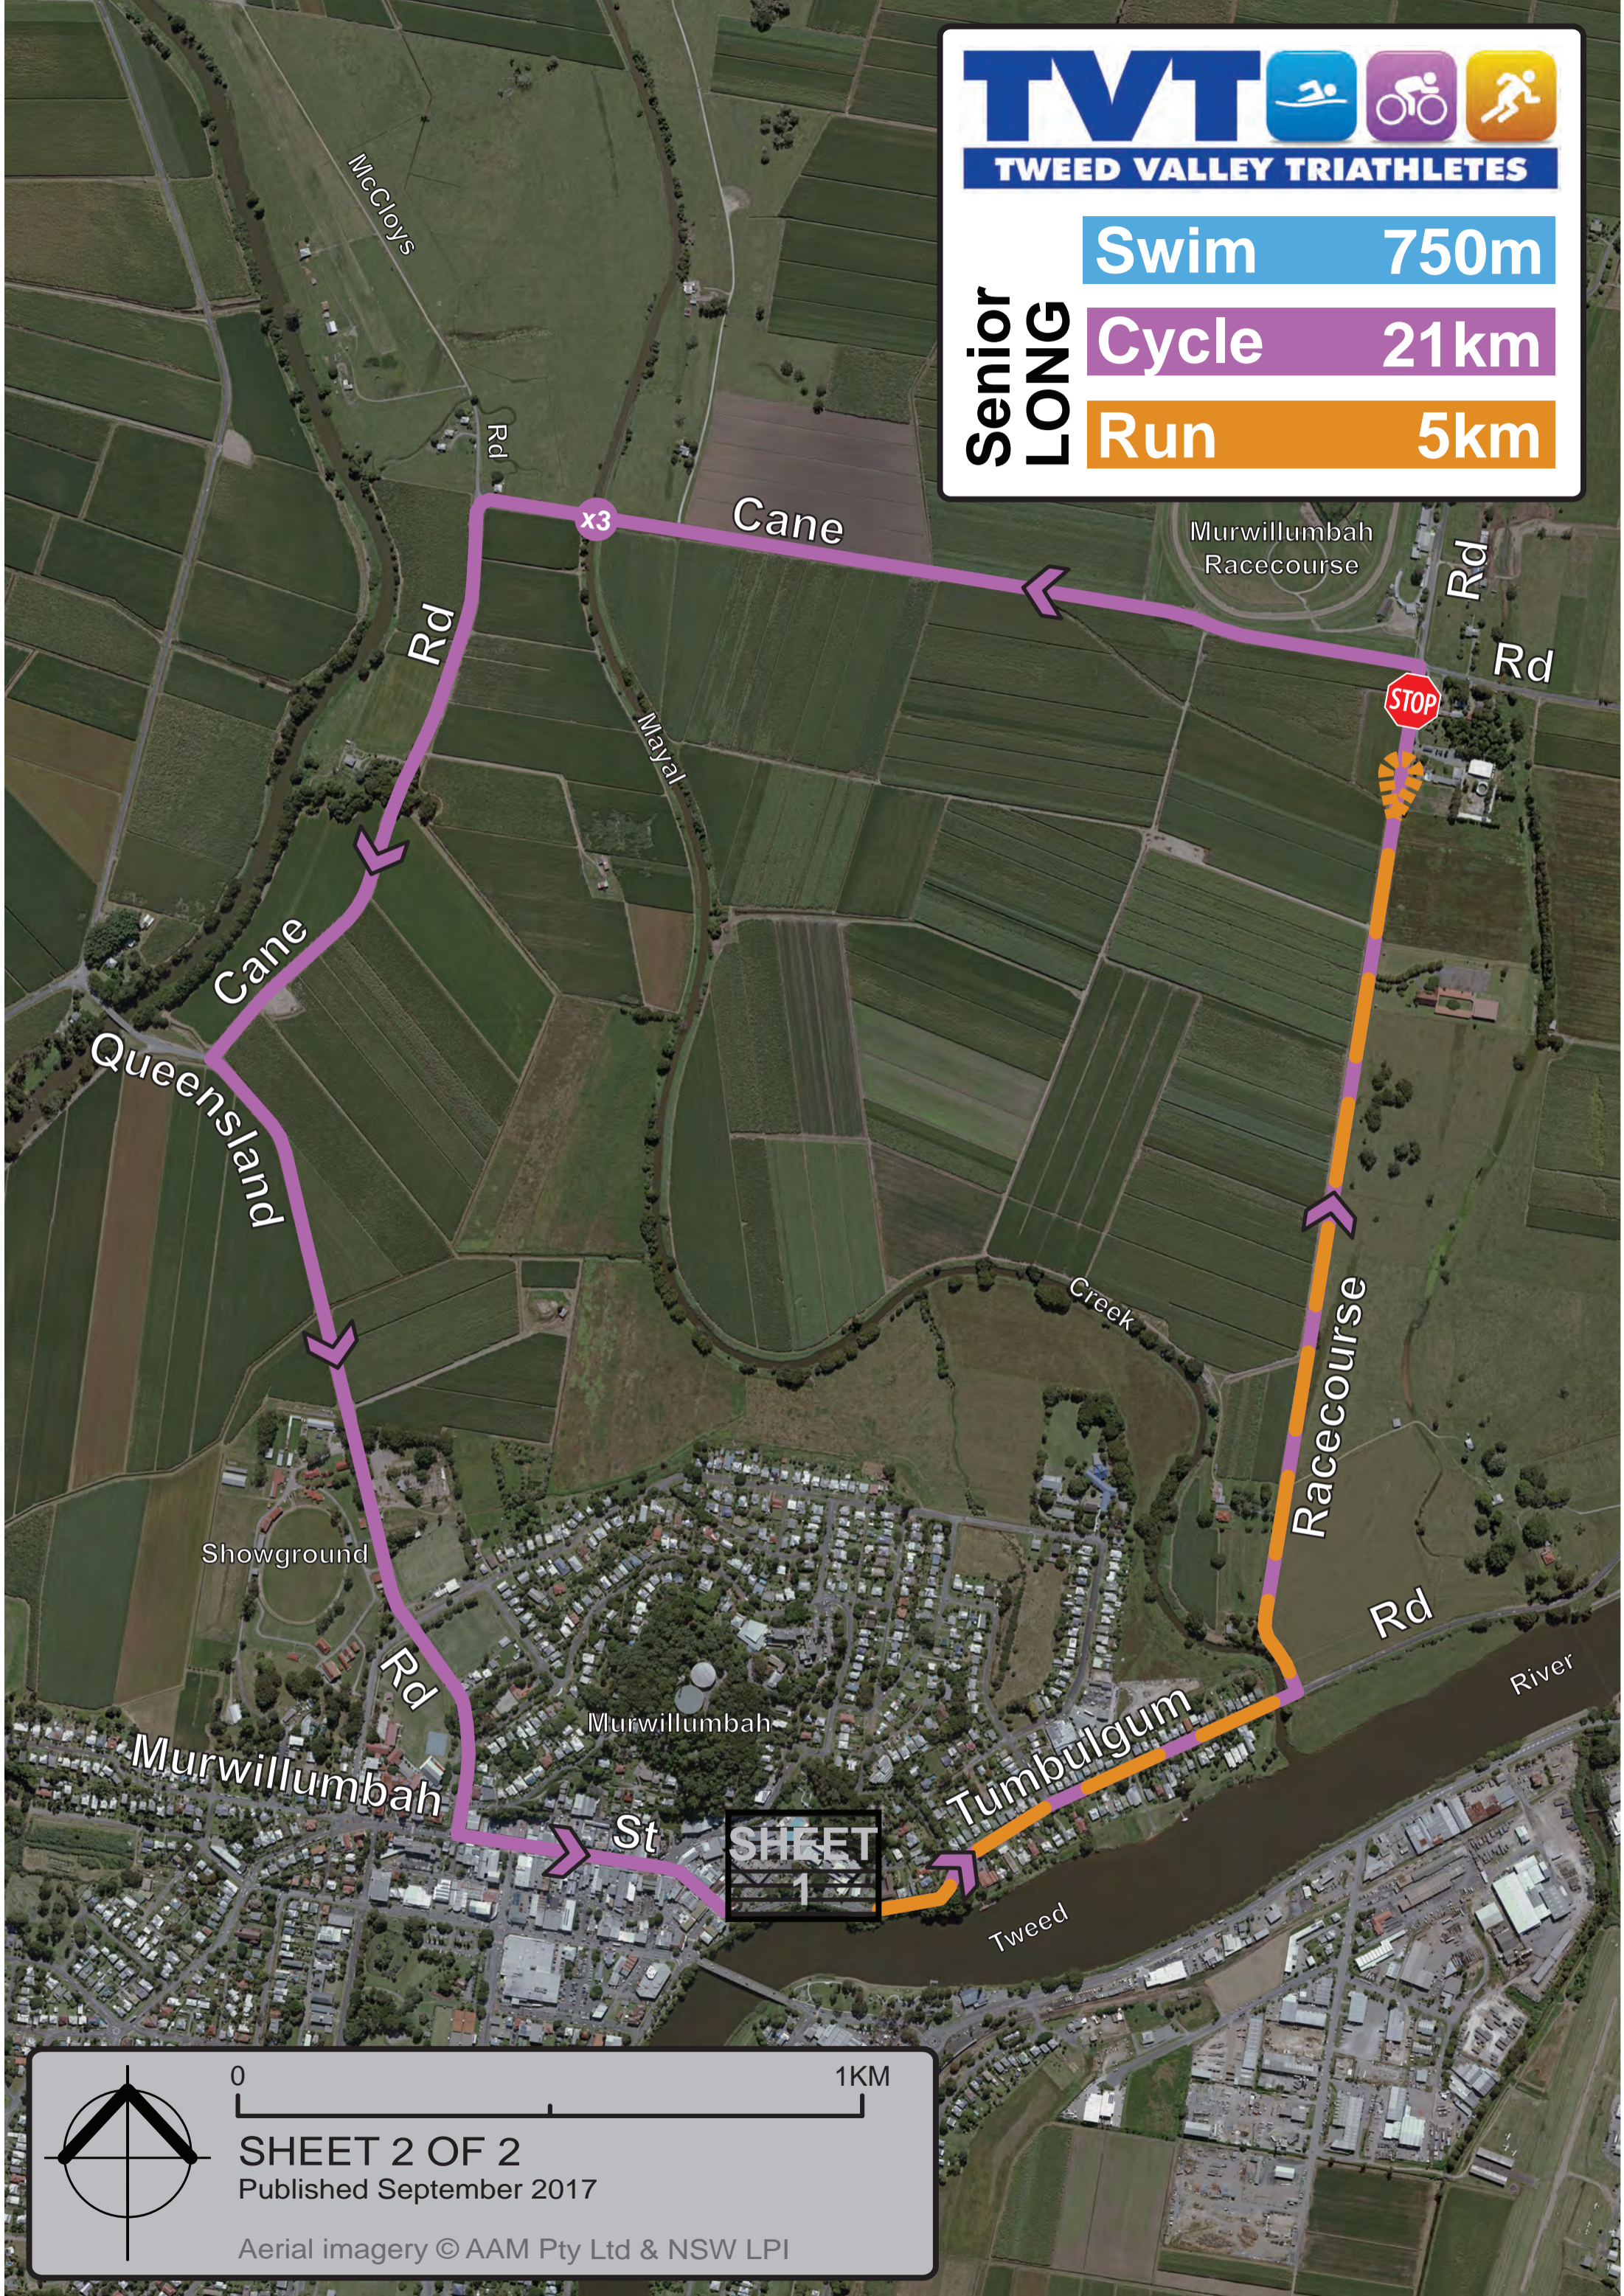

REFER TO SHEET 2

TWEED VALLEY TRIATHLETES

Senior
LONG

Swim 750m

Cycle 21km

Run 5km

SHEET 2 OF 2
Published September 2017

Aerial imagery © AAM Pty Ltd & NSW LPI