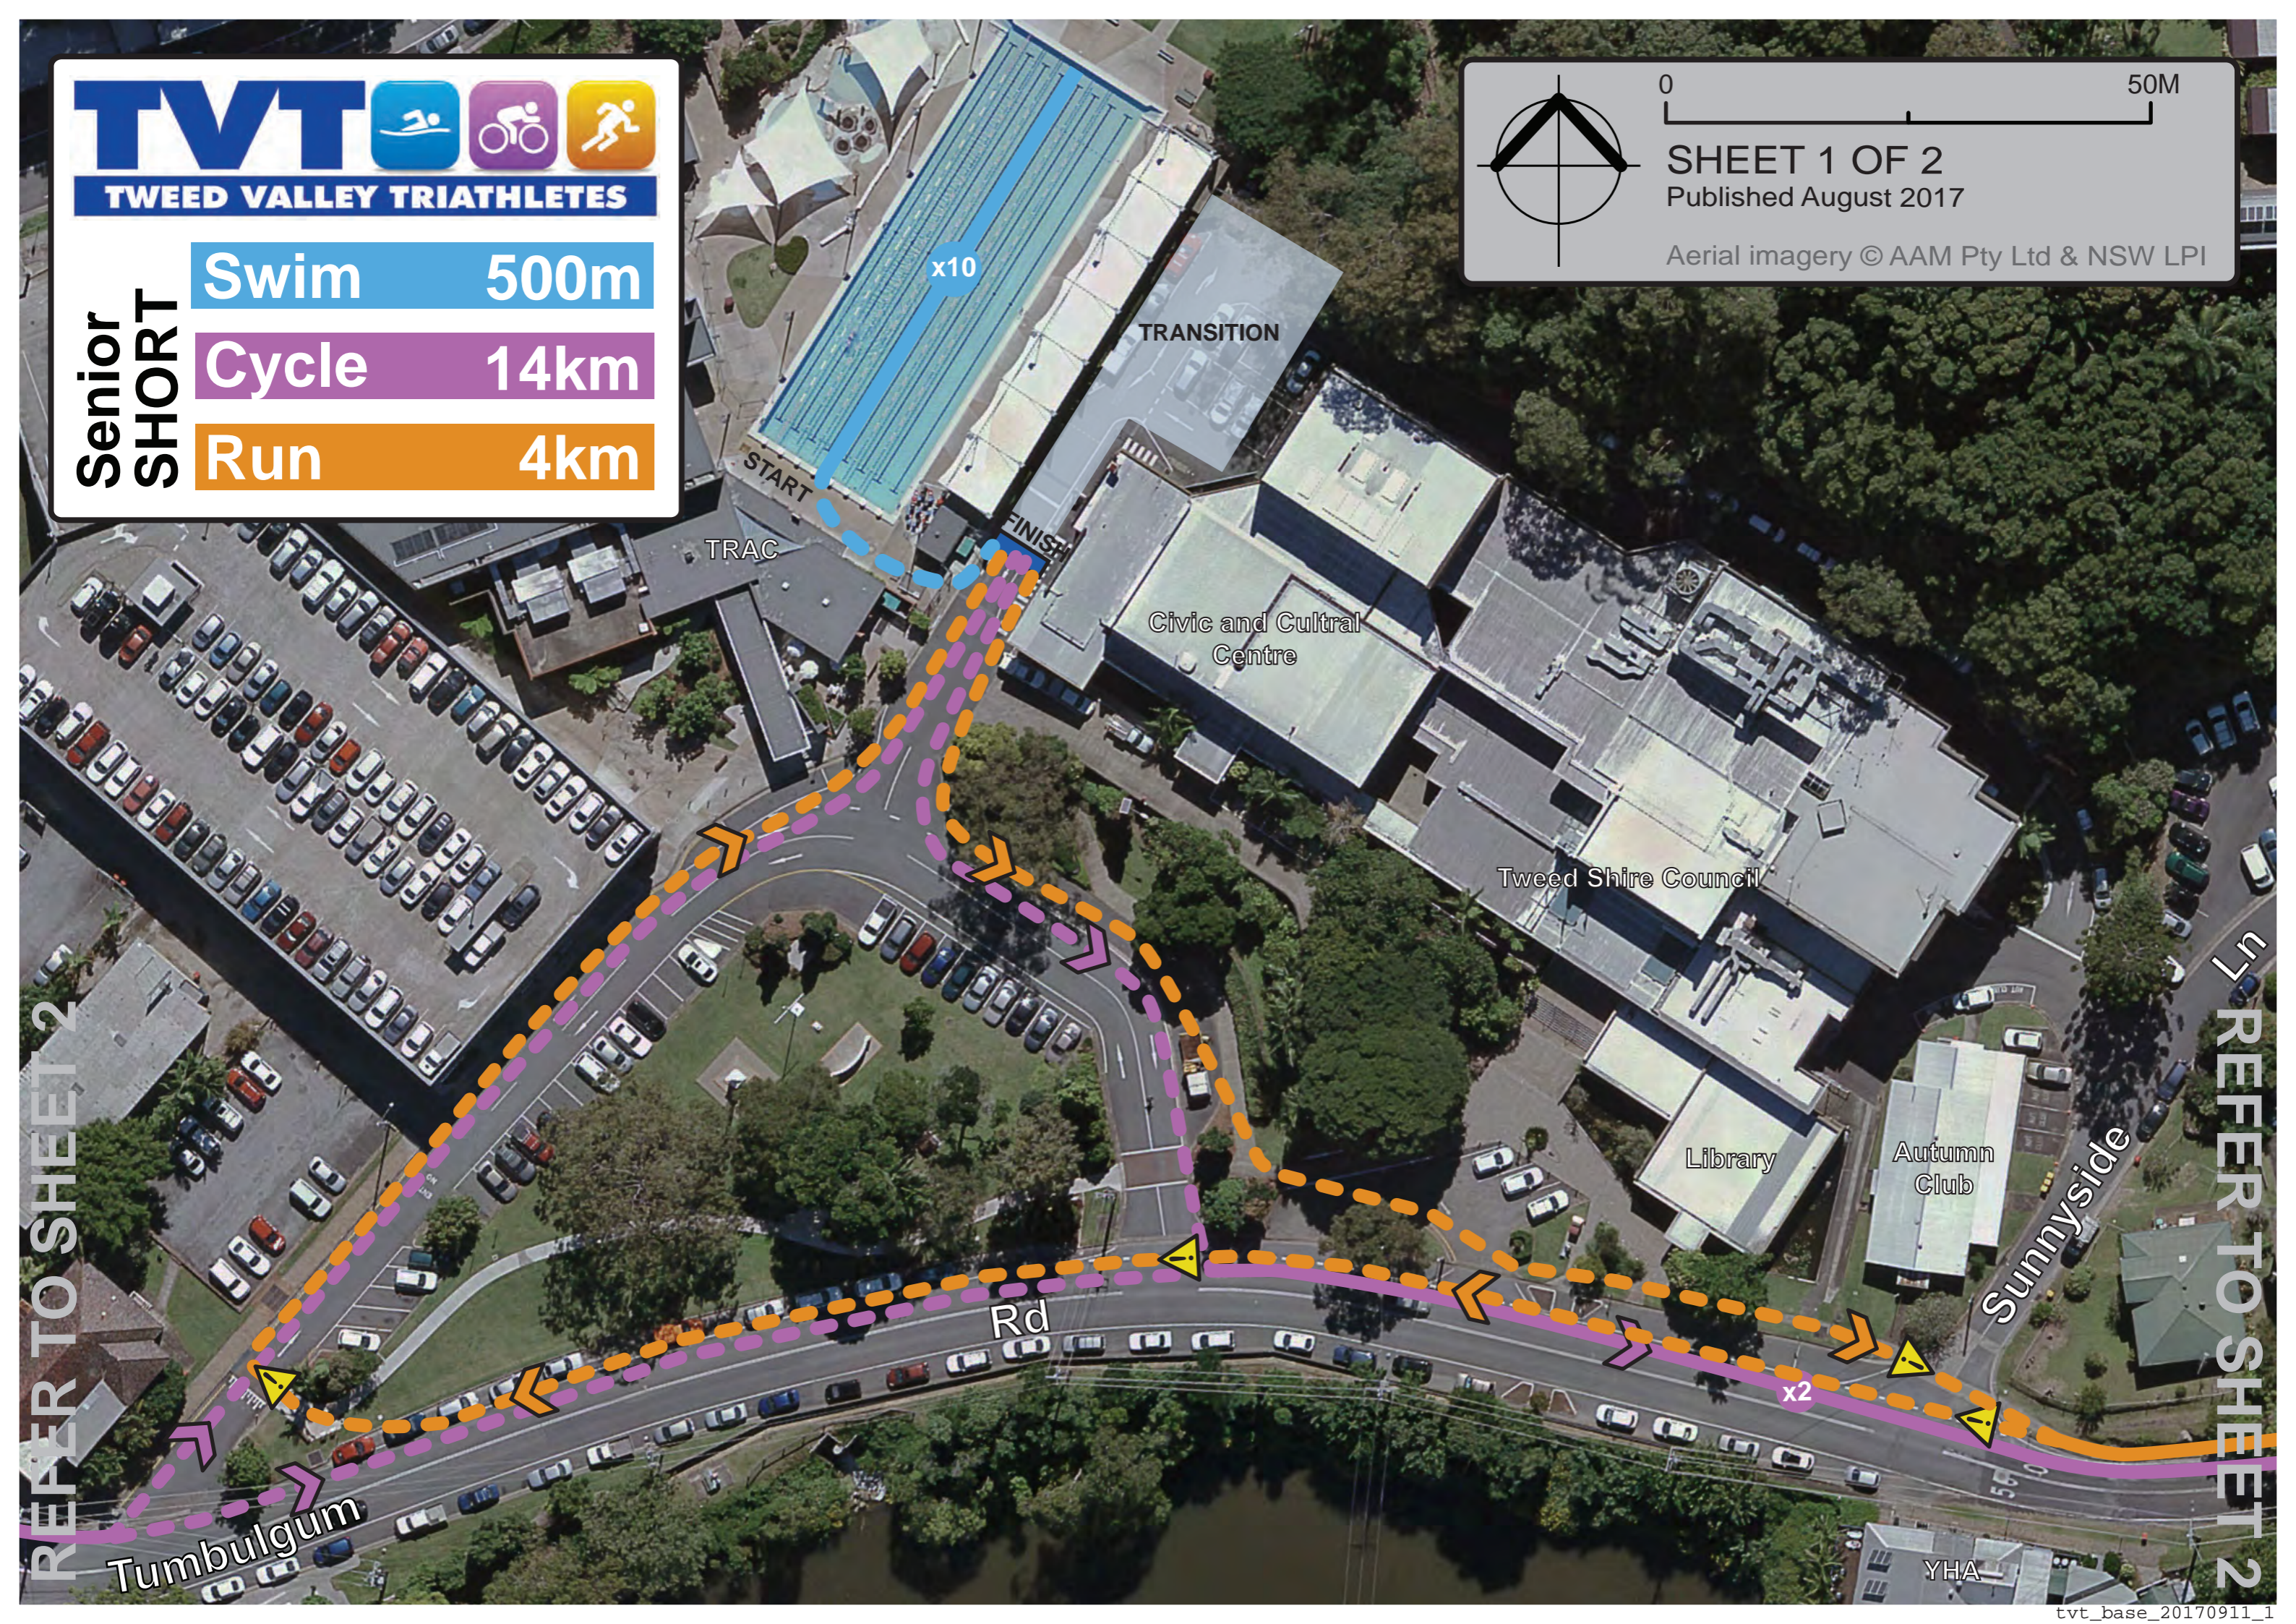

**Senior
SHORT**

Swim 500m

Cycle 14km

Run 4km

0 50M

SHEET 1 OF 2
 Published August 2017

Aerial imagery © AAM Pty Ltd & NSW LPI

REFER TO SHEET 2

REFER TO SHEET 2

Tumbulgum

Rd

Sunnyside

YHA

TWEED VALLEY TRIATHLETES

Senior
SHORT

Swim 500m