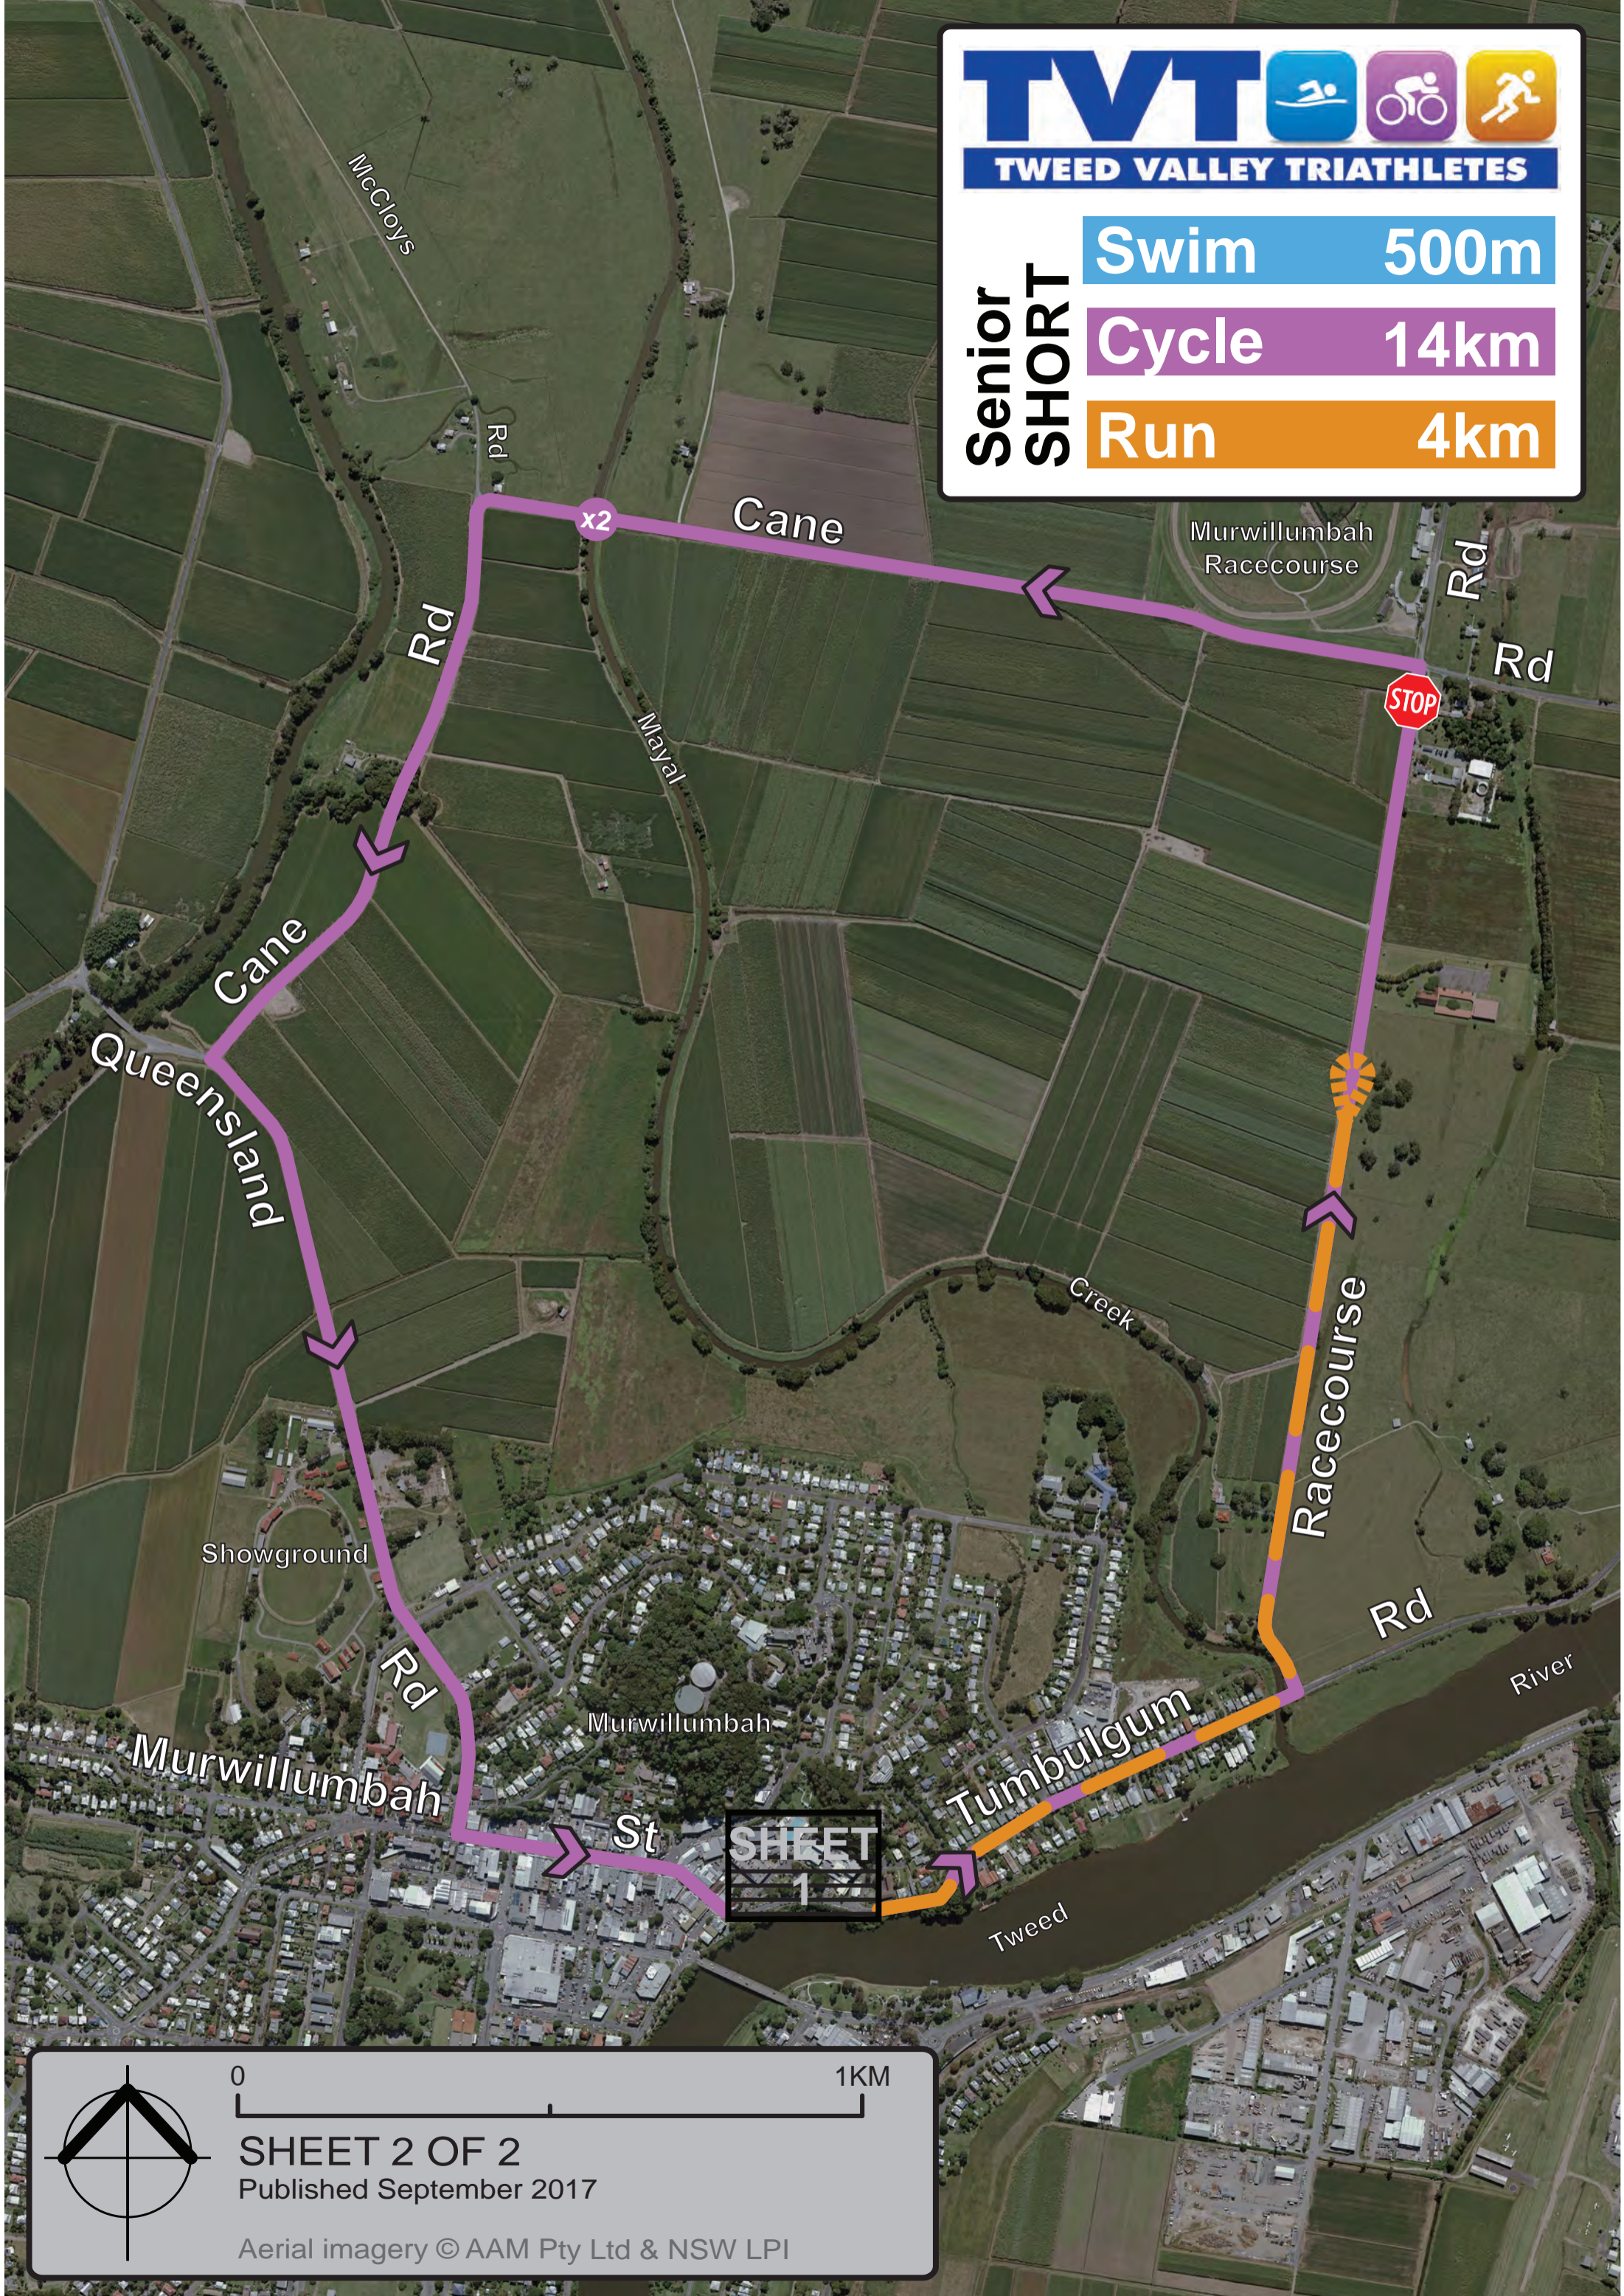

SHEET 2 OF 2
Published September 2017

Aerial imagery © AAM Pty Ltd & NSW LPI